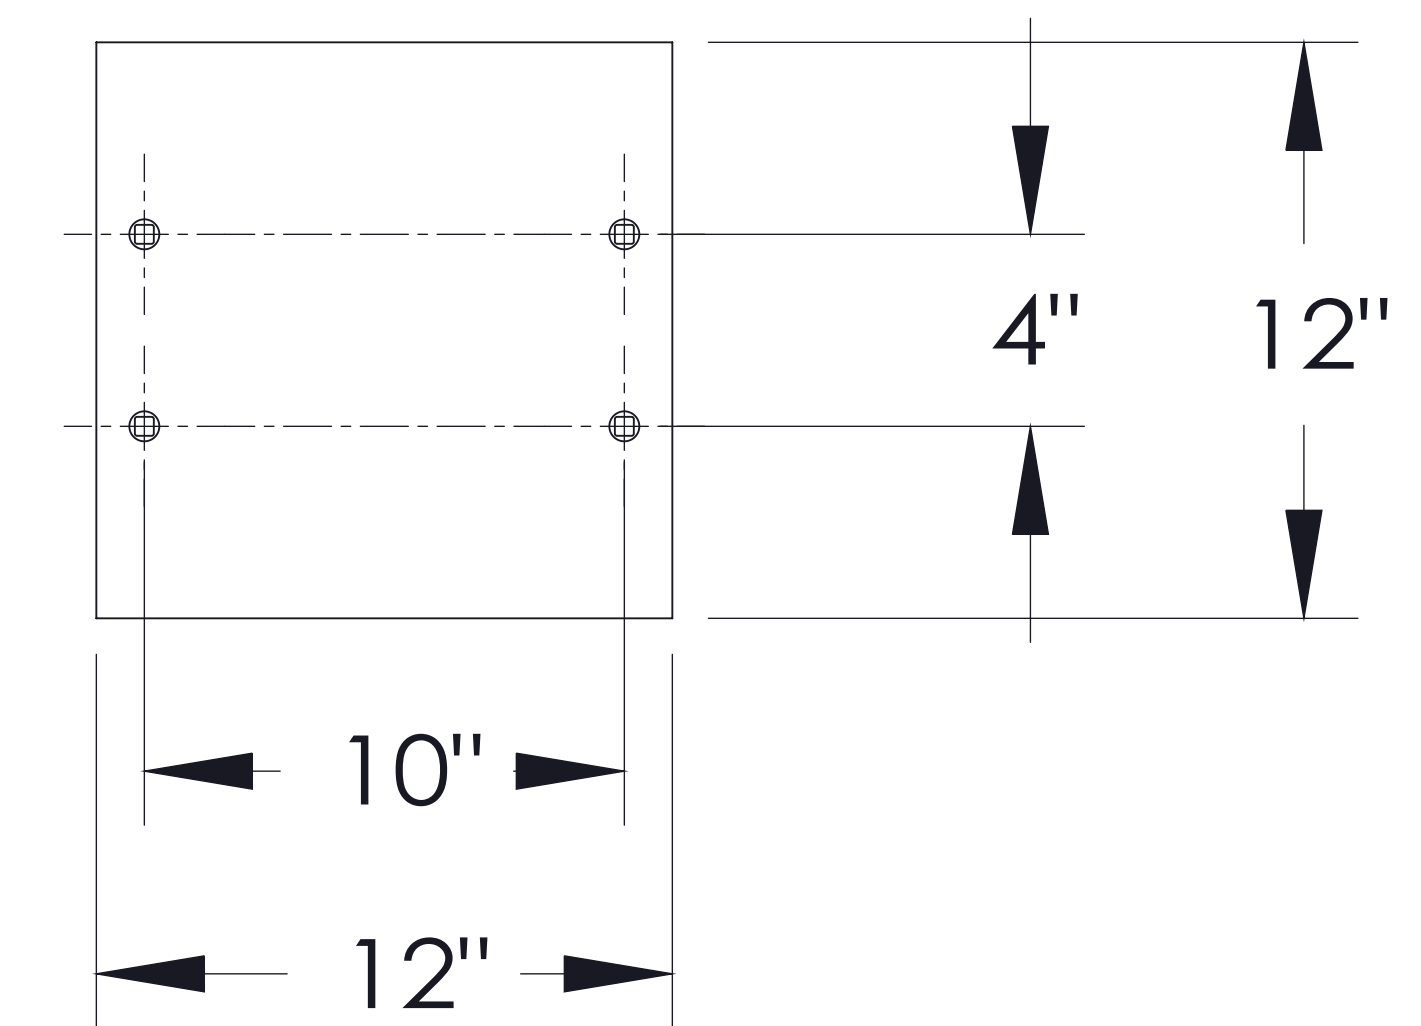

vital™ Cluster Box Unit - Type V

FRONT VIEW

SIDE VIEW

PEDESTAL

PEDESTAL BASE
BOLT PATTERN

DOOR CHART

DOOR TYPE	DIMENSION (HEIGHT x WIDTH)
TENANT	6-3/4" x 12-13/16"
10" PARCEL	10-1/4" x 12-13/16"
13" PARCEL	13-3/4" x 12-13/16"
OUTGOING SLOT	3/4" x 11-3/4"

PRODUCT SERIES: vital™ CLUSTER BOX UNIT			
MODEL 1570-4T5		REV A	
SCALE NONE		LAST REV DATE 9/26/2012	
DRAWING NUMBER 1570-4T5CS		DRAWN BY AFD	