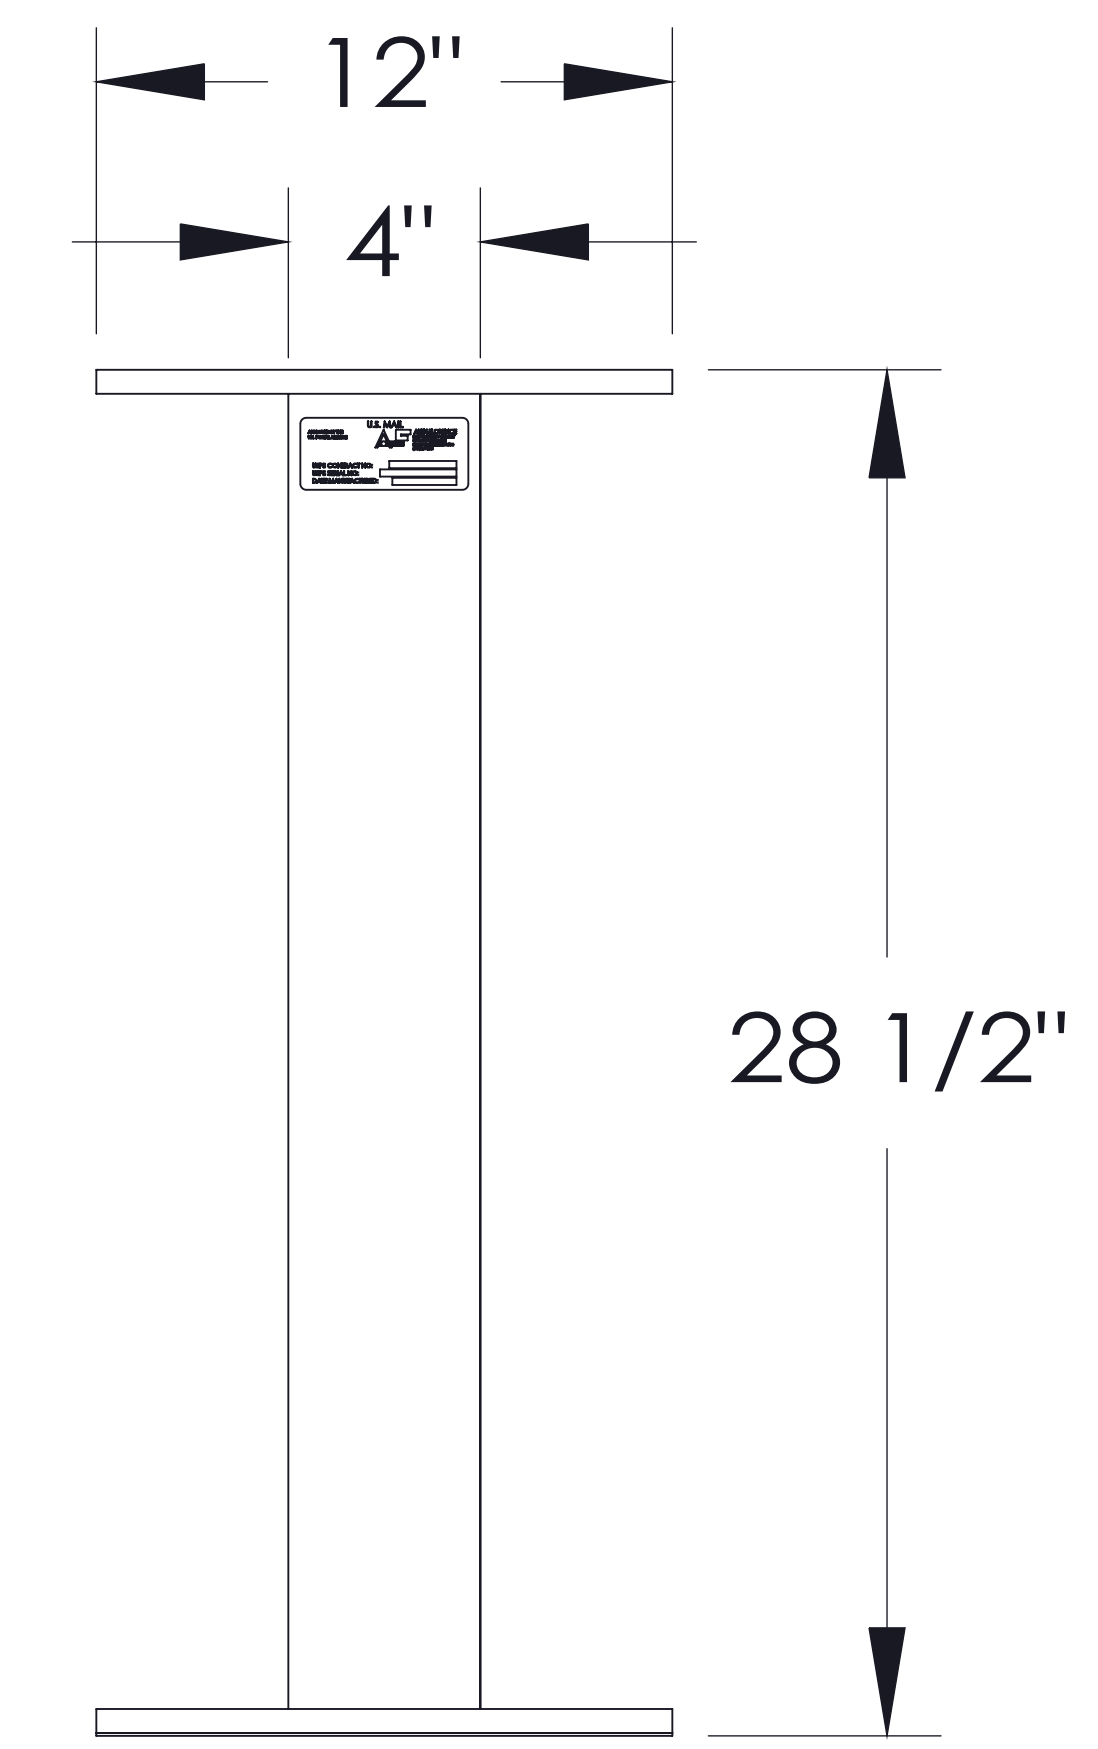

vital™ Cluster Box Unit - Type V

FRONT VIEW

SIDE VIEW

PEDESTAL

PEDESTAL BASE
BOLT PATTERN

DOOR CHART

DOOR TYPE	DIMENSION (HEIGHT x WIDTH)
TENANT	6-3/4" x 12-13/16"
10" PARCEL	10-1/4" x 12-13/16"
13" PARCEL	13-3/4" x 12-13/16"
OUTGOING SLOT	3/4" x 11-3/4"

PRODUCT SERIES: vital™ CLUSTER BOX UNIT			
MODEL 1570-4T5		REV A	
SCALE NONE		LAST REV DATE 9/26/2012	
DRAWING NUMBER 1570-4T5CS		DRAWN BY AFD	