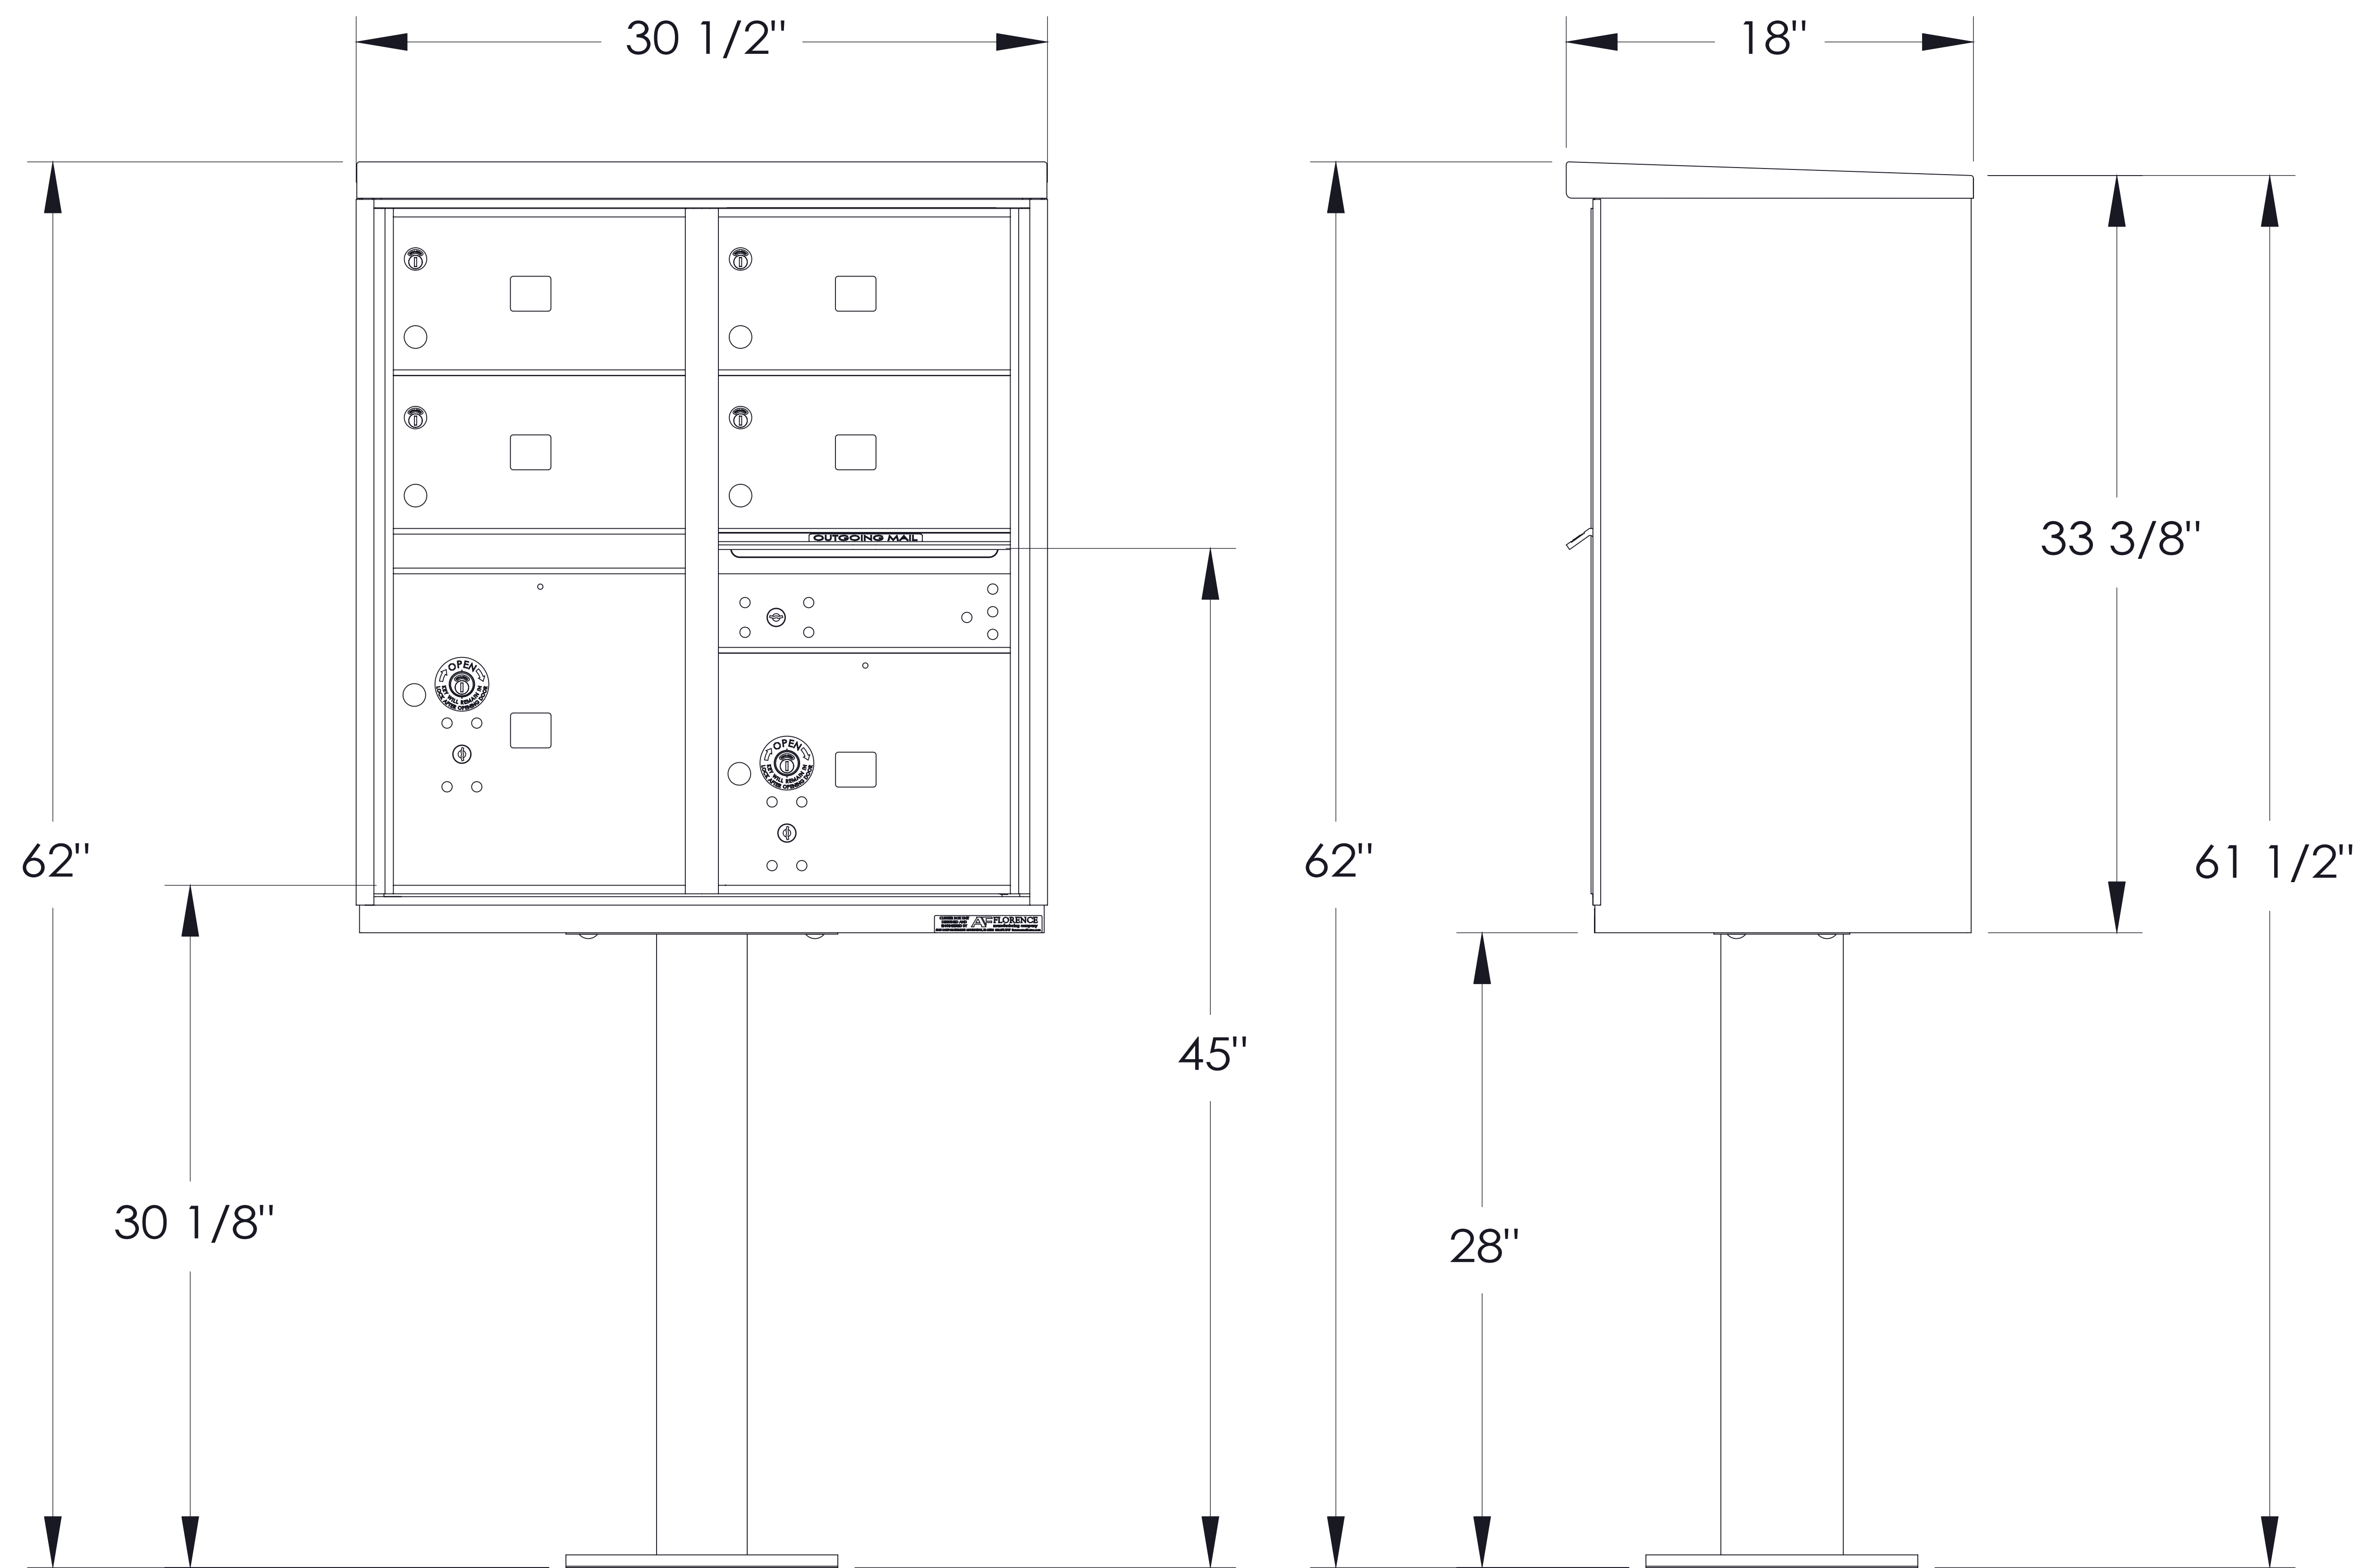

vital™ Cluster Box Unit - Type V

FRONT VIEW

SIDE VIEW

PEDESTAL

PEDESTAL BASE
BOLT PATTERN

DOOR CHART

DOOR TYPE	DIMENSION (HEIGHT x WIDTH)
TENANT	6-3/4" x 12-13/16"
10" PARCEL	10-1/4" x 12-13/16"
13" PARCEL	13-3/4" x 12-13/16"
OUTGOING SLOT	3/4" x 11-3/4"

PRODUCT SERIES: vital™ CLUSTER BOX UNIT			
MODEL 1570-4T5		REV A	
SCALE NONE		LAST REV DATE 9/26/2012	
DRAWING NUMBER 1570-4T5CS		DRAWN BY AFD	